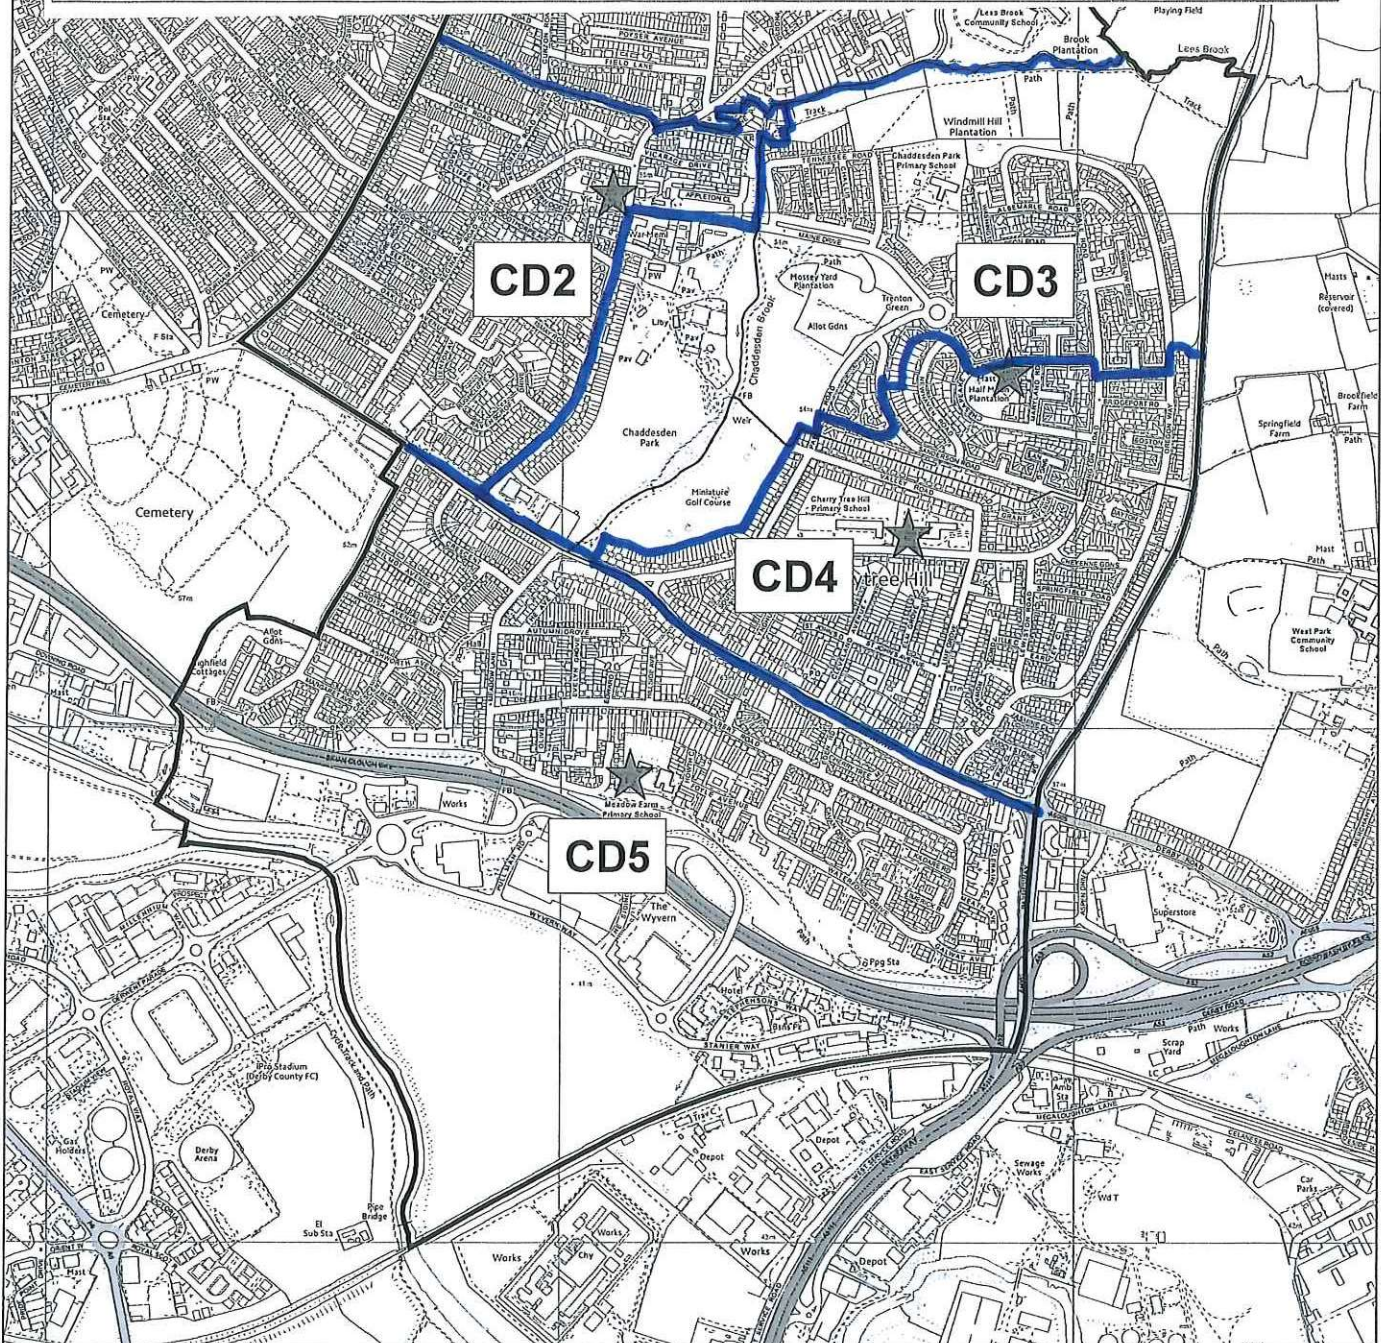

District	Proposed Polling Place	Proposed Polling Station Electorate*
CD1	Audrey Drive Children's Centre, 3 Audrey Drive, DE21 4NP	1935
CD2	Chaddesden Hall Community Centre, Chaddesden Lane, DE21 6LL	1419
CD3	The Phillip Whitehead Memorial Library Chaddesden Park, 92 Chaddesden Lane, Derby, DE21 6LN	1159
CD4	Cherry Tree Hill Primary School (Nursery Unit), Sunny Grove, DE21 6WJ	1869
CD5	27th Derby (Chaddesden) Scout Group HQ, Meadow Lane, Chaddesden, DE21 6PW	2135

Chaddesden Ward

CD1 Audrey Drive Childrens Centre Audrey Drive
 CD2 Chaddesden Hall Community Centre Chaddesden Lane
 CD3 Chesapeake Community Centre Chesapeake Road
 CD4 Cherry Tree Hill Primary School (Nursery) Sunny Grove
 CD5 Meadow Lane Childrens Centre Meadow Lane

Drawing No:
 Date: 07/02/2017
 Map Scale:
 Contact: A Whitbread
 Department:
 Data Team
 Telephone Number: (01332) 293111