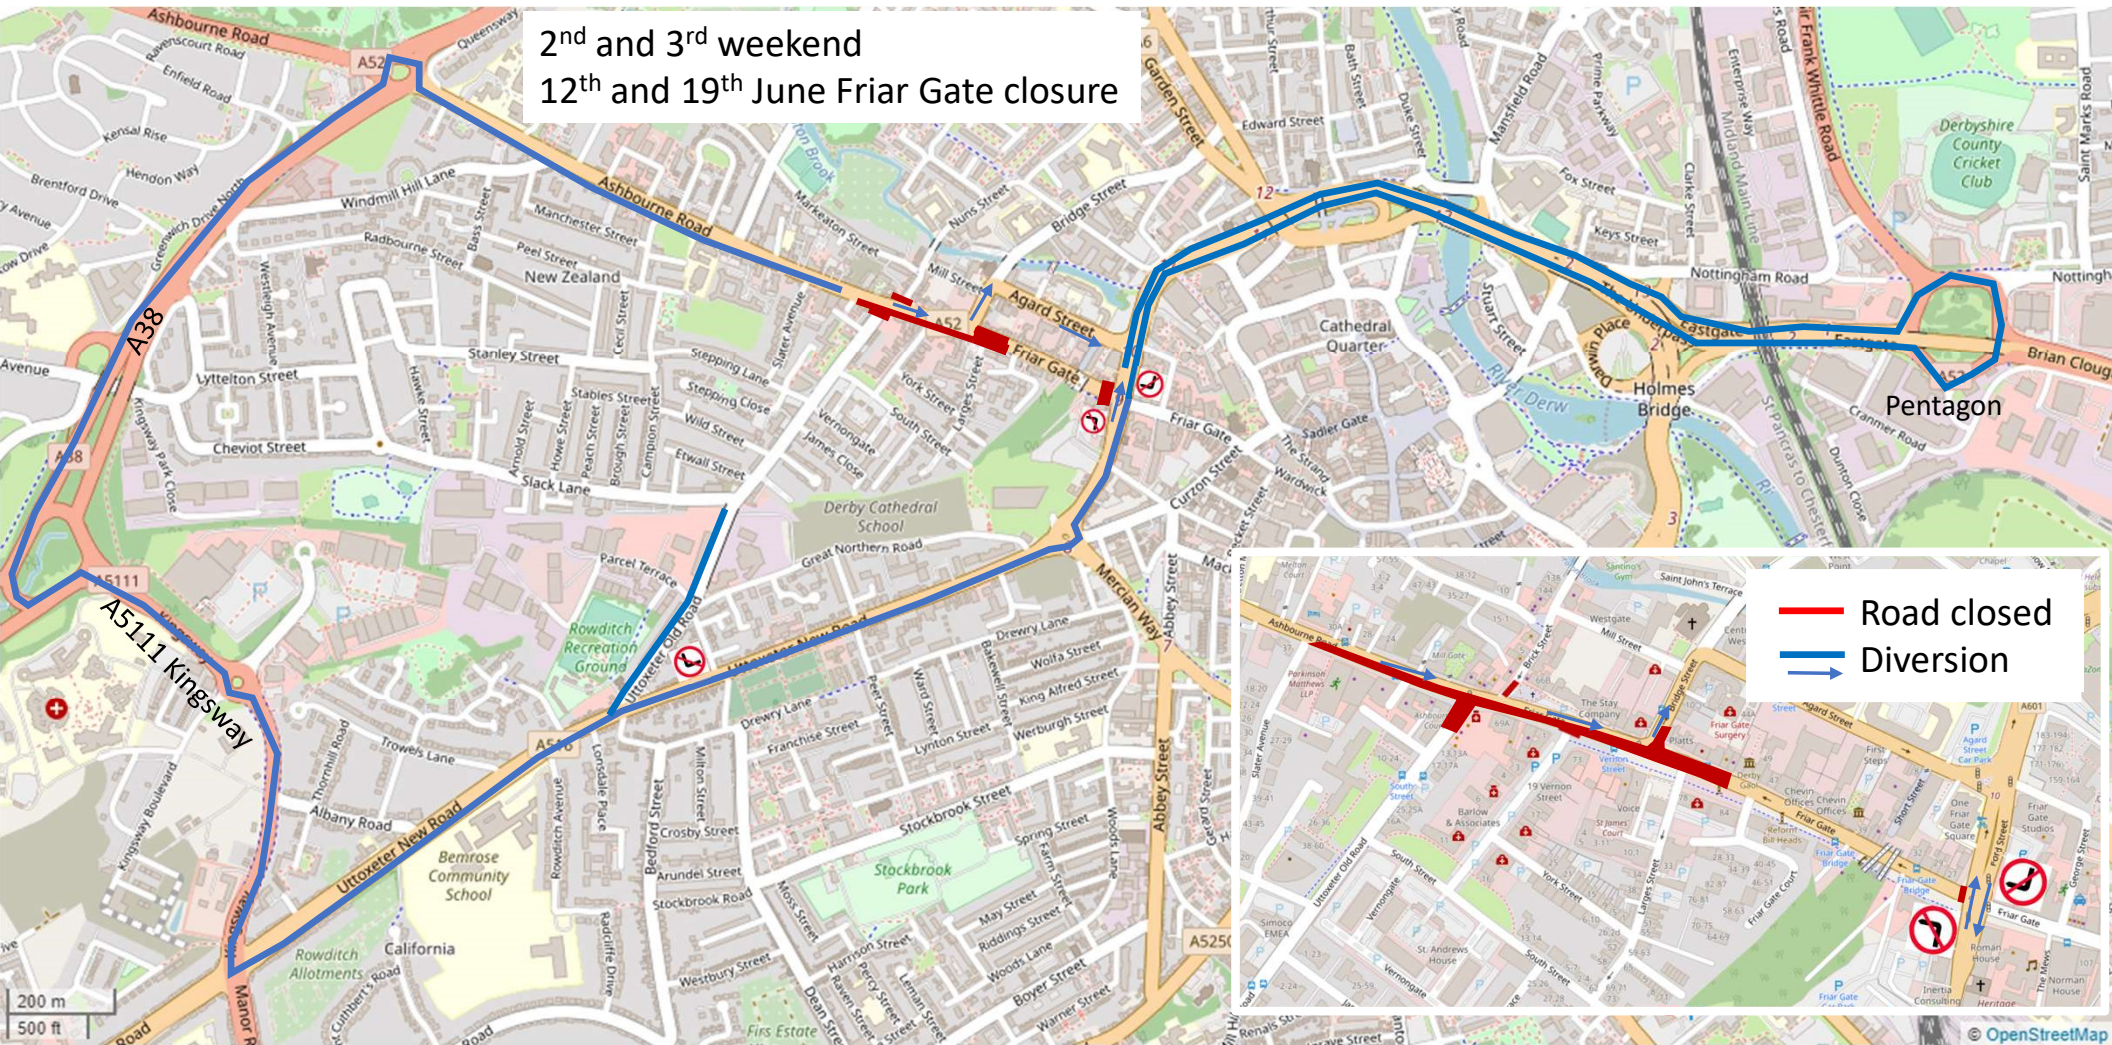

2nd and 3rd weekend
12th and 19th June Friar Gate closure

— Road closed
—> Diversion